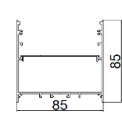

85 LNEER 42W
PROFİL EBALSSARI W=85mm H=85MM