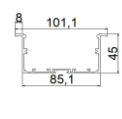

85 S/A LNEER 42W
PROFİL EBALSSARI Y=101mm K=85mm H=45MM